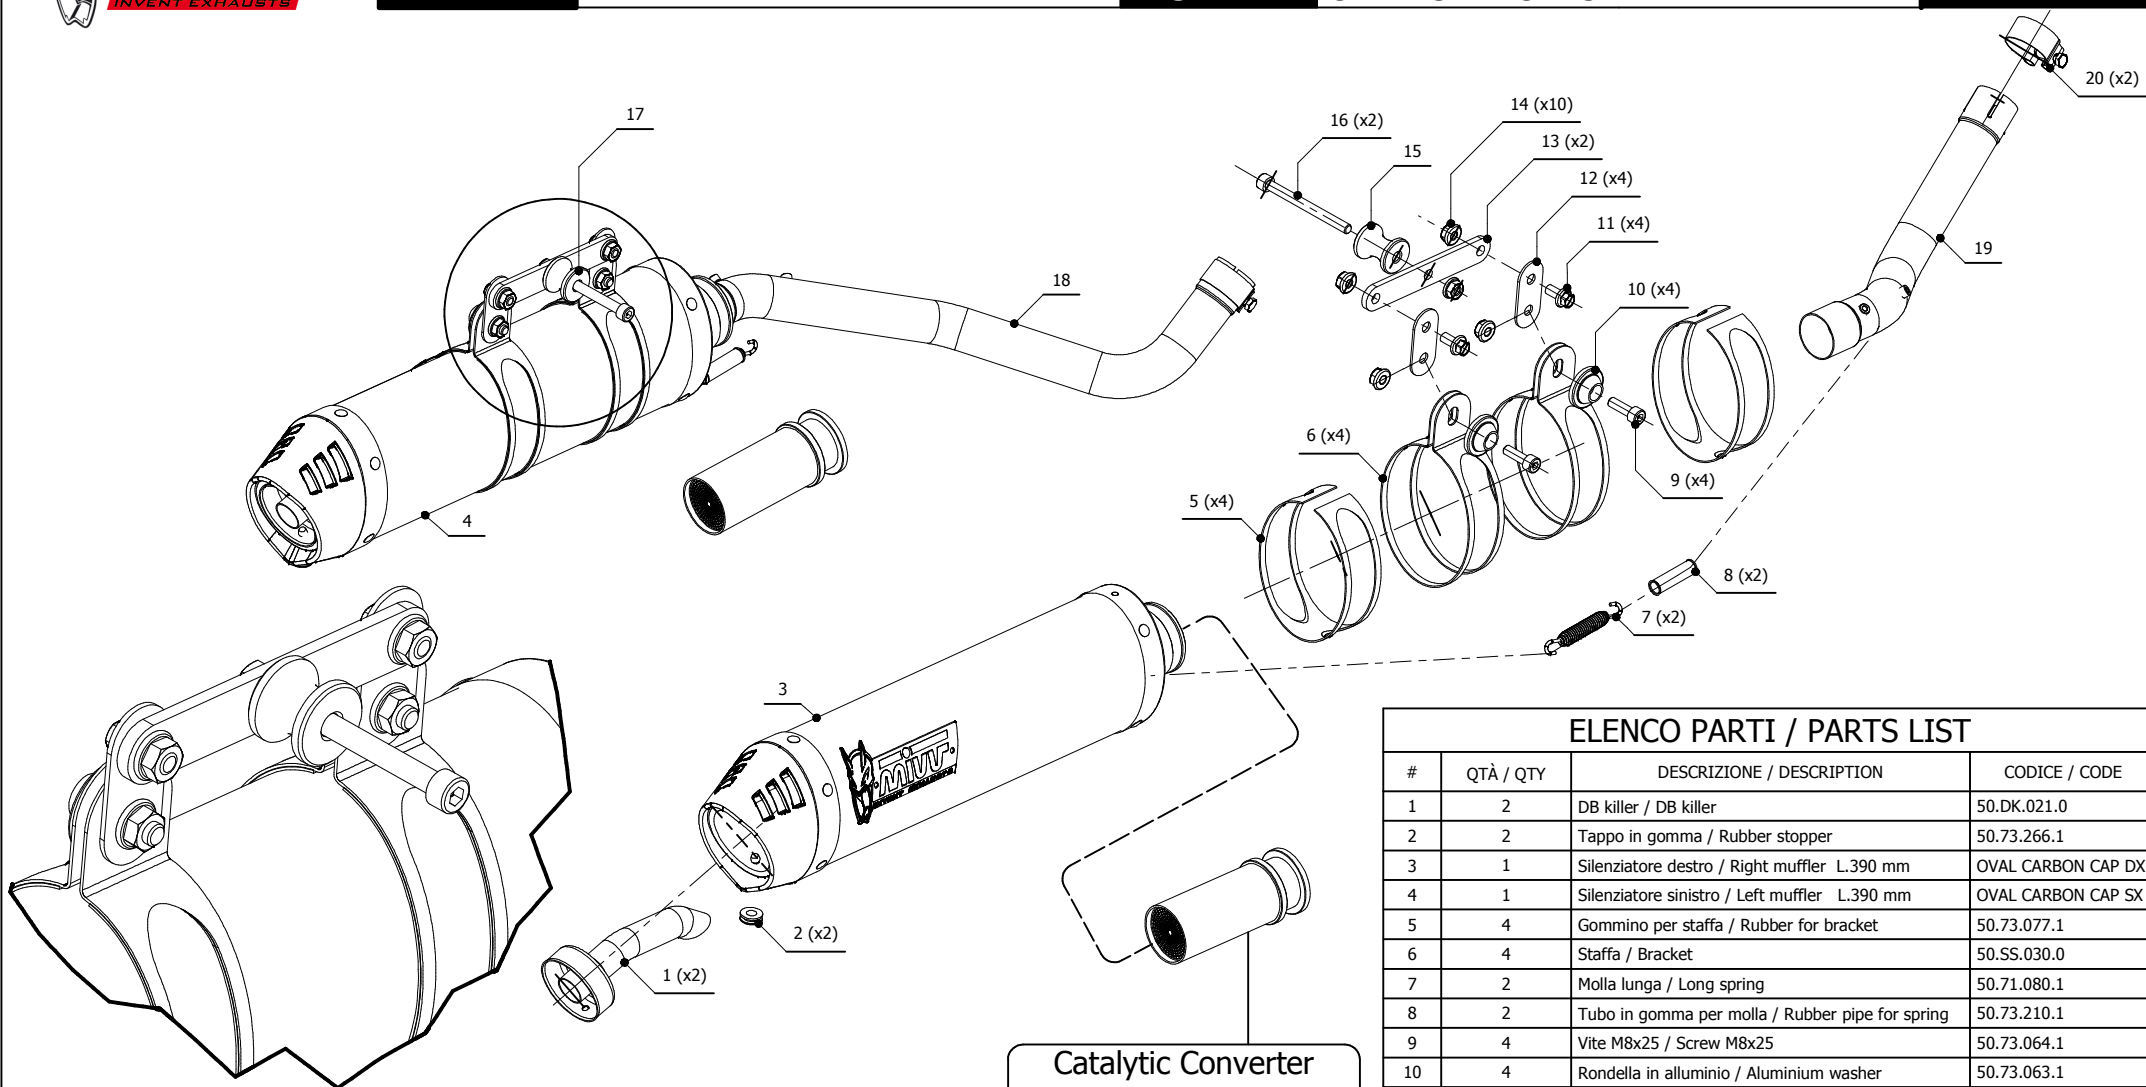

**MODEL** APRILIA PEGASO STRADA 650

**YEAR** 2005 - 2011

**LINE** SLIP ON

**MUFFLER** OVAL CARBON CAP

**SCHEMATIC**

**Catalytic Converter**  
**Cod. ACC.038.A2**  
*Optional for A.005.L3C - A.005.L4C*  
*Included in A.005.K3C - A.005.K4C*

**ELENCO PARTI / PARTS LIST**

#	QTÀ / QTY	DESCRIZIONE / DESCRIPTION	CODICE / CODE
1	2	DB killer / DB killer	50.DK.021.0
2	2	Tappo in gomma / Rubber stopper	50.73.266.1
3	1	Silenziatore destro / Right muffler L.390 mm	OVAL CARBON CAP DX
4	1	Silenziatore sinistro / Left muffler L.390 mm	OVAL CARBON CAP SX
5	4	Gommino per staffa / Rubber for bracket	50.73.077.1
6	4	Staffa / Bracket	50.SS.030.0
7	2	Molla lunga / Long spring	50.71.080.1
8	2	Tubo in gomma per molla / Rubber pipe for spring	50.73.210.1
9	4	Vite M8x25 / Screw M8x25	50.73.064.1
10	4	Rondella in alluminio / Aluminium washer	50.73.063.1
11	4	Vite M8x16 / Screw M8x16	50.73.006.1
12	4	Staffa / Bracket	50.SS.004.SM
13	2	Staffa in alluminio / Aluminium bracket	50.SS.048.1
14	10	Dado M8 flangiato / Flanged nut M8	50.73.052.1
15	1	Distanziale in alluminio / Aluminium spacer (35mm)	50.SS.053.1
16	2	Vite M8x90 / Screw M8x90	50.73.073.1
17	1	Distanziale in alluminio / Aluminium spacer (25mm)	50.SS.055.1
18	1	Tubo di raccordo sinistro / Left link pipe	9773A005S3SX
19	1	Tubo di raccordo destro / Right link pipe	9773A005S3DX
20	2	Fascetta Ø 37/40 mm / Pipe clamp Ø 37/40 mm	50.FA.003.1

**APPLICAZIONI / APPLICATIONS**

CODICE / CODE	SILENZIATORE / MUFFLER	TUBO / PIPE	FASCETTA / CLAMP	NOTE
A.005.L3C	CARBONIO (COPPA CARBONIO) / CARBON (CARBON CAP)	INOX / ST. STEEL	INOX / ST. STEEL	CATALYTIC CONVERTER NOT INCLUDED
A.005.L4C	TITANIO (COPPA CARBONIO) / TITANIUM (CARBON CAP)	INOX / ST. STEEL	INOX / ST. STEEL	CATALYTIC CONVERTER NOT INCLUDED
A.005.K3C	CARBONIO (COPPA CARBONIO) / CARBON (CARBON CAP)	INOX / ST. STEEL	INOX / ST. STEEL	CATALYTIC CONVERTER INCLUDED
A.005.K4C	TITANIO (COPPA CARBONIO) / TITANIUM (CARBON CAP)	INOX / ST. STEEL	INOX / ST. STEEL	CATALYTIC CONVERTER INCLUDED