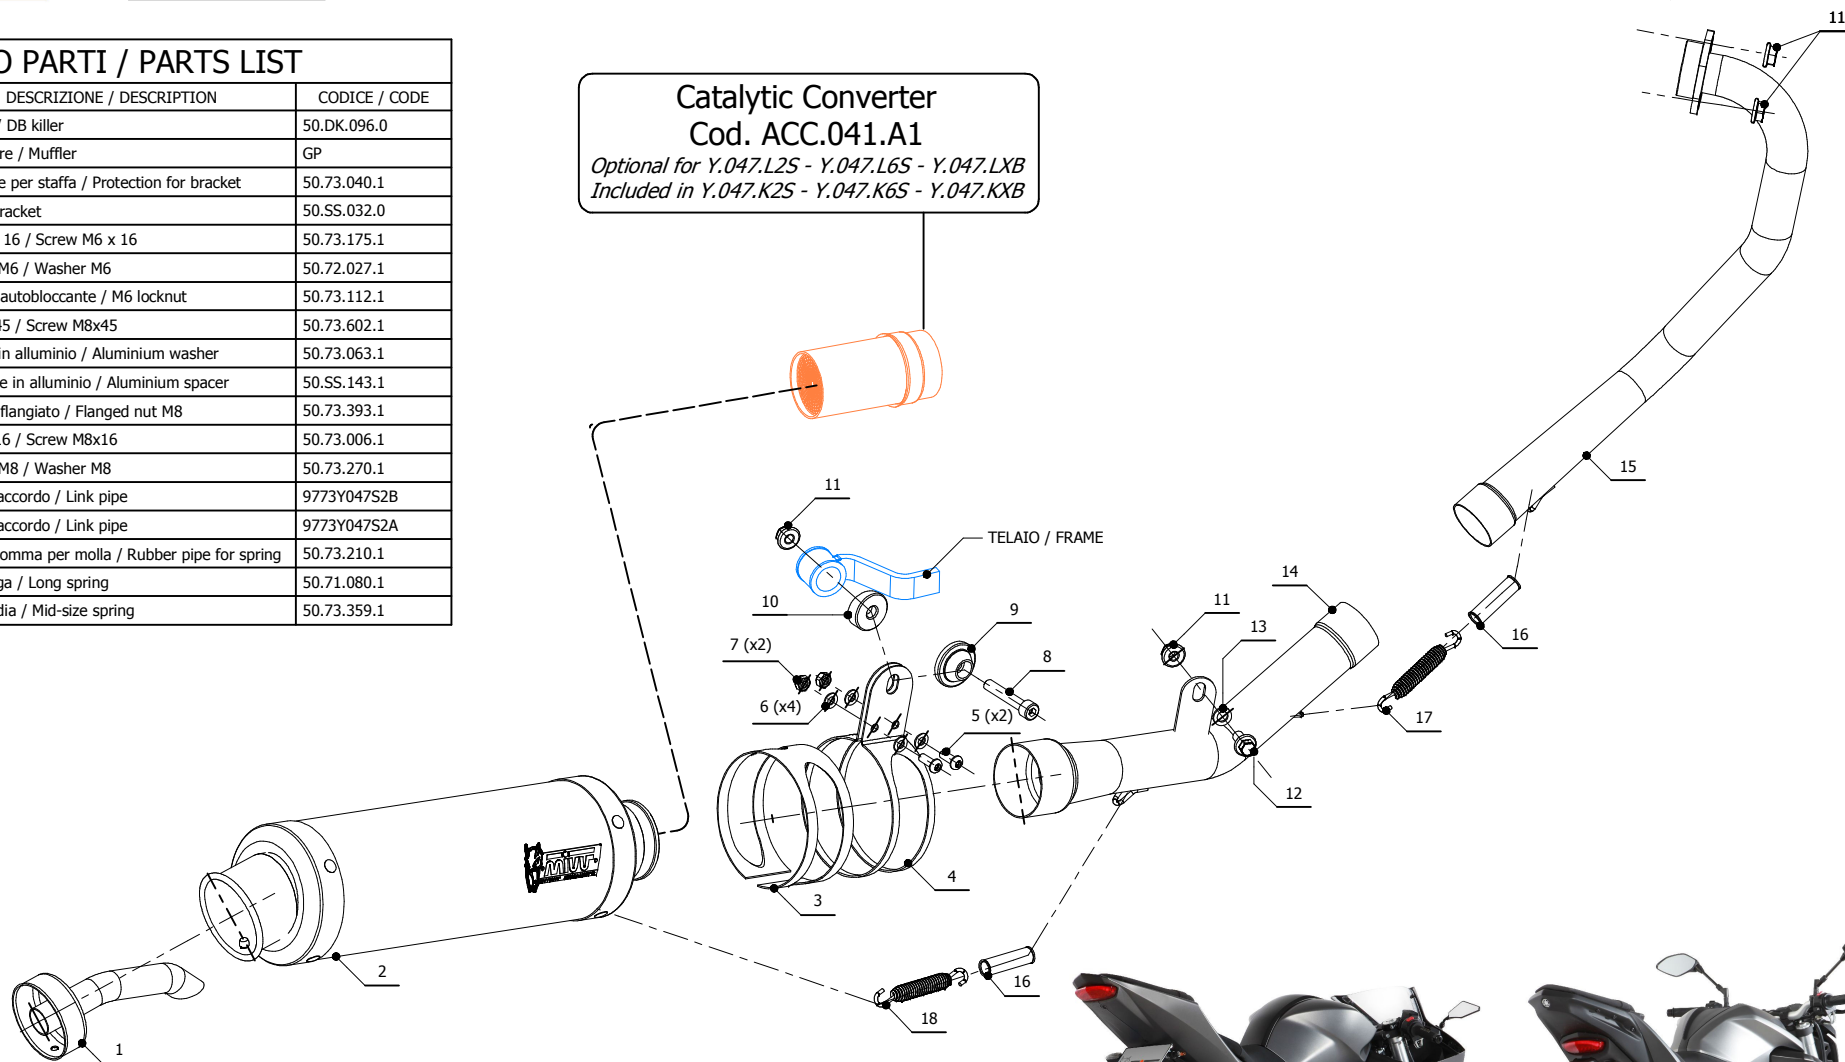

**MODEL** YAMAHA YZF R125  
YAMAHA MT 125  
**LINE** FULL SYSTEM

**YEAR** 2014-2018  
2015-2019  
**MUFFLER** GP

**SCHEMATIC**

**ELENCO PARTI / PARTS LIST**

#	QTÀ / QTY	DESCRIZIONE / DESCRIPTION	CODICE / CODE
1	1	DB killer / DB killer	50.DK.096.0
2	1	Silenziatore / Muffler	GP
3	1	Protezione per staffa / Protection for bracket	50.73.040.1
4	1	Staffa / Bracket	50.SS.032.0
5	2	Vite M6 x 16 / Screw M6 x 16	50.73.175.1
6	4	Rondella M6 / Washer M6	50.72.027.1
7	2	Dado M6 autobloccante / M6 locknut	50.73.112.1
8	1	Vite M8x45 / Screw M8x45	50.73.602.1
9	1	Rondella in alluminio / Aluminium washer	50.73.063.1
10	1	Distanziale in alluminio / Aluminium spacer	50.SS.143.1
11	4	Dado M8 flangiato / Flanged nut M8	50.73.393.1
12	1	Vite M8x16 / Screw M8x16	50.73.006.1
13	1	Rondella M8 / Washer M8	50.73.270.1
14	1	Tubo di raccordo / Link pipe	9773Y047S2B
15	1	Tubo di raccordo / Link pipe	9773Y047S2A
16	2	Tubo in gomma per molla / Rubber pipe for spring	50.73.210.1
17	1	Molla lunga / Long spring	50.71.080.1
18	1	Molla media / Mid-size spring	50.73.359.1

**Catalytic Converter**  
**Cod. ACC.041.A1**  
*Optional for Y.047.L2S - Y.047.L6S - Y.047.LXB*  
*Included in Y.047.K2S - Y.047.K6S - Y.047.KXB*

**APPLICAZIONI / APPLICATIONS**

CODICE / CODE	SILENZIATORE / MUFFLER	TUBO / PIPE	FASCETTA / CLAMP	NOTE
Y.047.L2S	CARBONIO / CARBON FIBER	INOX / ST. STEEL	INOX / ST. STEEL	CATALYTIC CONVERTER NOT INCLUDED
Y.047.L6S	TITANIO / TITANIUM			
Y.047.LXB	STEEL BLACK			
Y.047.K2S	CARBONIO / CARBON FIBER	INOX / ST. STEEL	INOX / ST. STEEL	CATALYTIC CONVERTER INCLUDED
Y.047.K6S	TITANIO / TITANIUM			
Y.047.KXB	STEEL BLACK			