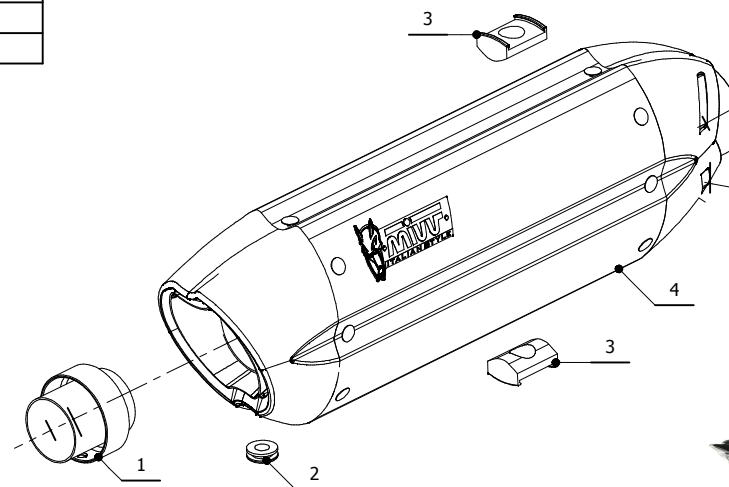

MODEL KAWASAKI Z900

YEAR 2020 -->

LINE SLIP ON

MUFFLER SUONO

SCHEMATIC

ELENCO PARTI / PARTS LIST

#	QTÀ / QTY	DESCRIZIONE / DESCRIPTION	CODICE / CODE
1	1	DB killer / DB killer	50.DK.075.0
2	1	Tappo in gomma / Rubber stopper	50.73.266.1
3	2	Tassello grande / Rubber big block	50.73.203.1
4	1	Silenziatore / Muffler	SUONO 270
5	1	Staffa in carbonio / Carbon fiber bracket	50.SS.180.1
6	1	Vite M8x30 / Screw M8x30	50.73.219.1
7	1	Rondella in alluminio nera / Black aluminium washer	50.73.221.1
8	1	Rondella in gomma / Rubber washer	50.73.227.1
9	1	Staffa / Bracket	50.SS.991.0
10	1	Dado M8 flangiato / Flanged nut M8	50.73.393.1
11	1	Dado M10 flangiato / Flanged nut M10	50.73.332.1
12	1	Rondella in alluminio nera / Black aluminium washer	50.73.330.1
13	1	Vite M10x60 / Screw M10x60	50.73.135.1
14	1	Tubo di raccordo / Link pipe	9773K052S2
15	1	Molla media / Mid-size spring	50.73.359.1
16	1	Tubo in gomma per molla / Rubber pipe for spring	50.73.210.1

TELAIO / FRAME

PARTI OPZIONALI / OPTIONAL PARTS

COVER IN ACCIAIO / STEEL COVER
50.CR.037.0

IMPIANTO ELIMINA KAT / NO KAT PIPE
00.73.K.052.C1

APPLICAZIONI / APPLICATIONS

CODICE / CODE	SILENZIATORE / MUFFLER	TUBO / PIPE	FASCETTA / CLAMP
K.052.L7	INOX (COPPE CARBONIO) / ST. STEEL (CARBON CAPS)	INOX / ST. STEEL	CARBONIO / CARBON FIBER
K.052.L9	STEEL BLACK		