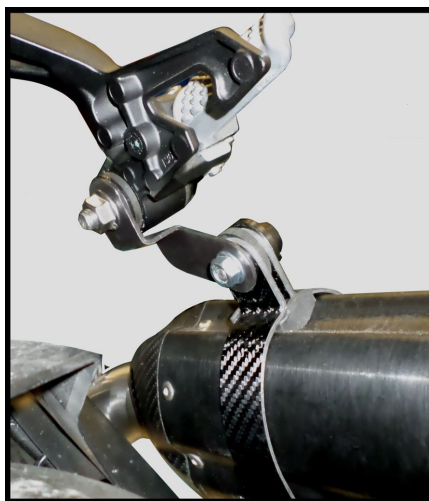

MODEL KAWASAKI Z900

YEAR 2020 -->

LINE SLIP ON

MUFFLER SUONO

SCHEMATIC

ELENCO PARTI / PARTS LIST

#	QTÀ / QTY	DESCRIZIONE / DESCRIPTION	CODICE / CODE
1	1	DB killer / DB killer	50.DK.075.0
2	1	Tappo in gomma / Rubber stopper	50.73.266.1
3	2	Tassello grande / Rubber big block	50.73.203.1
4	1	Silenziatore / Muffler	SUONO 270
5	1	Staffa in carbonio / Carbon fiber bracket	50.SS.180.1
6	1	Vite M8x30 / Screw M8x30	50.73.219.1
7	1	Rondella in alluminio nera / Black aluminium washer	50.73.221.1
8	1	Rondella in gomma / Rubber washer	50.73.227.1
9	1	Staffa / Bracket	50.SS.991.0
10	1	Dado M8 flangiato / Flanged nut M8	50.73.393.1
11	1	Dado M10 flangiato / Flanged nut M10	50.73.332.1
12	1	Rondella in alluminio nera / Black aluminium washer	50.73.330.1
13	1	Vite M10x60 / Screw M10x60	50.73.135.1
14	1	Tubo di raccordo / Link pipe	9773K052S2
15	1	Molla media / Mid-size spring	50.73.359.1
16	1	Tubo in gomma per molla / Rubber pipe for spring	50.73.210.1

TELAIO / FRAME

PARTI OPZIONALI / OPTIONAL PARTS

COVER IN ACCIAIO / STEEL COVER
50.CR.037.0

IMPIANTO ELIMINA KAT / NO KAT PIPE
00.73.K.052.C1

APPLICAZIONI / APPLICATIONS

CODICE / CODE	SILENZIATORE / MUFFLER	TUBO / PIPE	FASCETTA / CLAMP
K.052.L7	INOX (COPPE CARBONIO) / ST. STEEL (CARBON CAPS)	INOX / ST. STEEL	CARBONIO / CARBON FIBER
K.052.L9	STEEL BLACK		