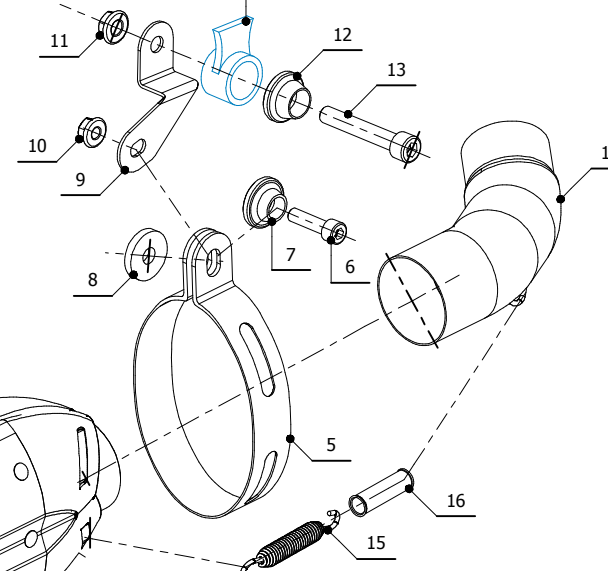

MODEL KAWASAKI Z900

YEAR 2020 -->

LINE SLIP ON

MUFFLER SUONO

SCHEMATIC

ELENCO PARTI / PARTS LIST

#	QTÀ / QTY	DESCRIZIONE / DESCRIPTION	CODICE / CODE
1	1	DB killer / DB killer	50.DK.075.0
2	1	Tappo in gomma / Rubber stopper	50.73.266.1
3	2	Tassello grande / Rubber big block	50.73.203.1
4	1	Silenziatore / Muffler	SUONO 270
5	1	Staffa in carbonio / Carbon fiber bracket	50.SS.180.1
6	1	Vite M8x30 / Screw M8x30	50.73.219.1
7	1	Rondella in alluminio nera / Black aluminium washer	50.73.221.1
8	1	Rondella in gomma / Rubber washer	50.73.227.1
9	1	Staffa / Bracket	50.SS.991.0
10	1	Dado M8 flangiato / Flanged nut M8	50.73.393.1
11	1	Dado M10 flangiato / Flanged nut M10	50.73.332.1
12	1	Rondella in alluminio nera / Black aluminium washer	50.73.330.1
13	1	Vite M10x60 / Screw M10x60	50.73.135.1
14	1	Tubo di raccordo / Link pipe	9773K052S2
15	1	Molla media / Mid-size spring	50.73.359.1
16	1	Tubo in gomma per molla / Rubber pipe for spring	50.73.210.1

TELAIO / FRAME

PARTI OPZIONALI / OPTIONAL PARTS

COVER IN ACCIAIO / STEEL COVER
50.CR.037.0

IMPIANTO ELIMINA KAT / NO KAT PIPE
00.73.K.052.C1

APPLICAZIONI / APPLICATIONS

CODICE / CODE	SILENZIATORE / MUFFLER	TUBO / PIPE	FASCETTA / CLAMP
K.052.L7	INOX (COPPE CARBONIO) / ST. STEEL (CARBON CAPS)	INOX / ST. STEEL	CARBONIO / CARBON FIBER
K.052.L9	STEEL BLACK		