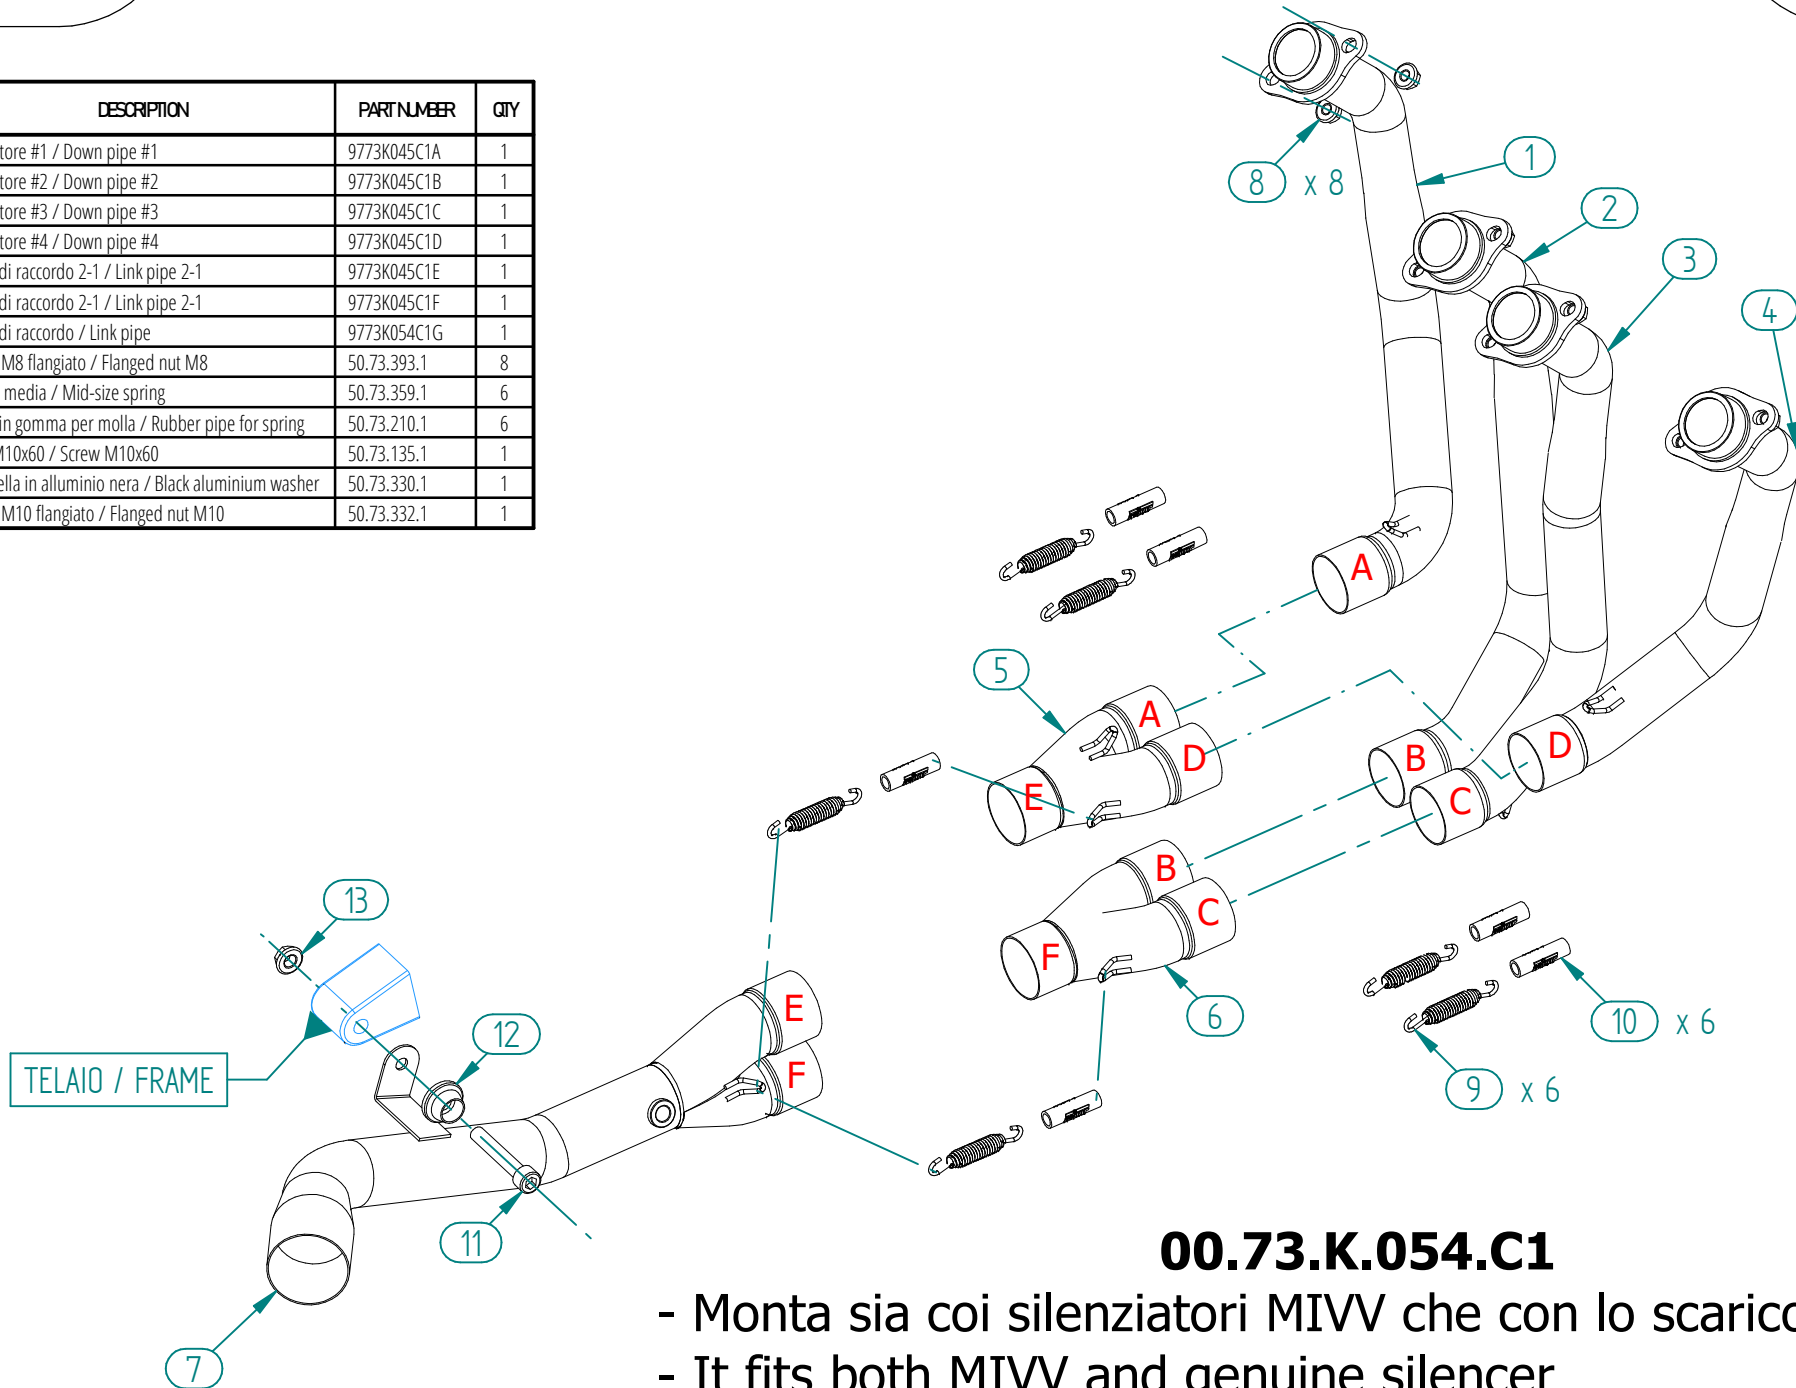

#	DESCRIPTION	PARTNUMBER	QTY
1	Collettore #1 / Down pipe #1	9773K045C1A	1
2	Collettore #2 / Down pipe #2	9773K045C1B	1
3	Collettore #3 / Down pipe #3	9773K045C1C	1
4	Collettore #4 / Down pipe #4	9773K045C1D	1
5	Tubo di raccordo 2-1 / Link pipe 2-1	9773K045C1E	1
6	Tubo di raccordo 2-1 / Link pipe 2-1	9773K045C1F	1
7	Tubo di raccordo / Link pipe	9773K054C1G	1
8	Dado M8 flangiato / Flanged nut M8	50.73.393.1	8
9	Molla media / Mid-size spring	50.73.359.1	6
10	Tubo in gomma per molla / Rubber pipe for spring	50.73.210.1	6
11	Vite M10x60 / Screw M10x60	50.73.135.1	1
12	Rondella in alluminio nera / Black aluminium washer	50.73.330.1	1
13	Dado M10 flangiato / Flanged nut M10	50.73.332.1	1

00.73.K.054.C1

- Monta sia coi silenziatori MIVV che con lo scarico originale
- It fits both MIVV and genuine silencer