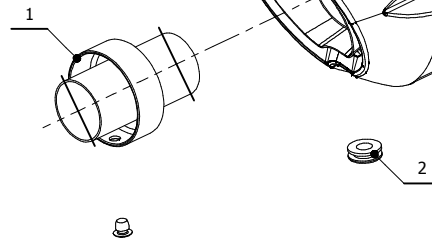

**MODEL** HONDA CB 500 F/X - CBR 500 R

**YEAR** 2013

**LINE** SPORT

**MUFFLER** SUONO

**SCHEMATIC**

**ELENCO PARTI / PARTS LIST**

#	QTÀ / QTY	DESCRIZIONE / DESCRIPTION	CODICE / CODE
1	1	DB killer / DB killer	50.DK.054.0
2	1	Tappo in gomma / Rubber stopper	50.73.266.1
3	1	Silenziatore / Muffler	SUONO 270
4	2	Tassello grande / Rubber big block	50.73.203.1
5	1	Staffa in carbonio / Carbon fiber bracket	50.SS.256.1
6	1	Vite M6 x 12 / Screw M6 x 12	50.72.024.1
7	2	Rondella M6 / Washer M6	50.72.027.1
8	1	Dado M6 / Nut M6	50.73.146.1
9	1	Dado 8 MA flangiato / Flanged nut 8 MA	50.73.393.1
10	2	Rondella in alluminio / Aluminium washer	50.73.251.1
11	1	Rondella in alluminio nera / Black aluminium washer	50.73.221.1
12	1	Vite M8x50 / Screw M8x50	50.73.074.1
13	1	Tubo di raccordo / Link pipe	9773H051S2A
14	1	Fascetta Ø 44/47 mm / Pipe clamp Ø 44/47 mm	50.FA.006.1
15	1	Molla lunga / Long spring	50.71.080.1
16	1	Tubo in gomma per molla / Rubber pipe for spring	50.73.210.1

**OPTIONAL PARTS**

**H.051.C1 - NO KAT COLLECTORS SYSTEM**

**APPLICAZIONI / APPLICATIONS**

CODICE / CODE	TUBO / PIPE	SILENZIATORE / MUFFLER	FASCETTA / CLAMP	CODICE OMOL. / HOMOL. CODE
H.051.L7	INOX / ST. STEEL	INOX (COPPE CARBONIO) / ST. STEEL (CARBON CAPS)	CARBONIO / CARBON FIBER	ME046 e9 1352
H.051.L9	INOX / ST. STEEL	STEEL BLACK	CARBONIO / CARBON FIBER	ME046 e9 1352