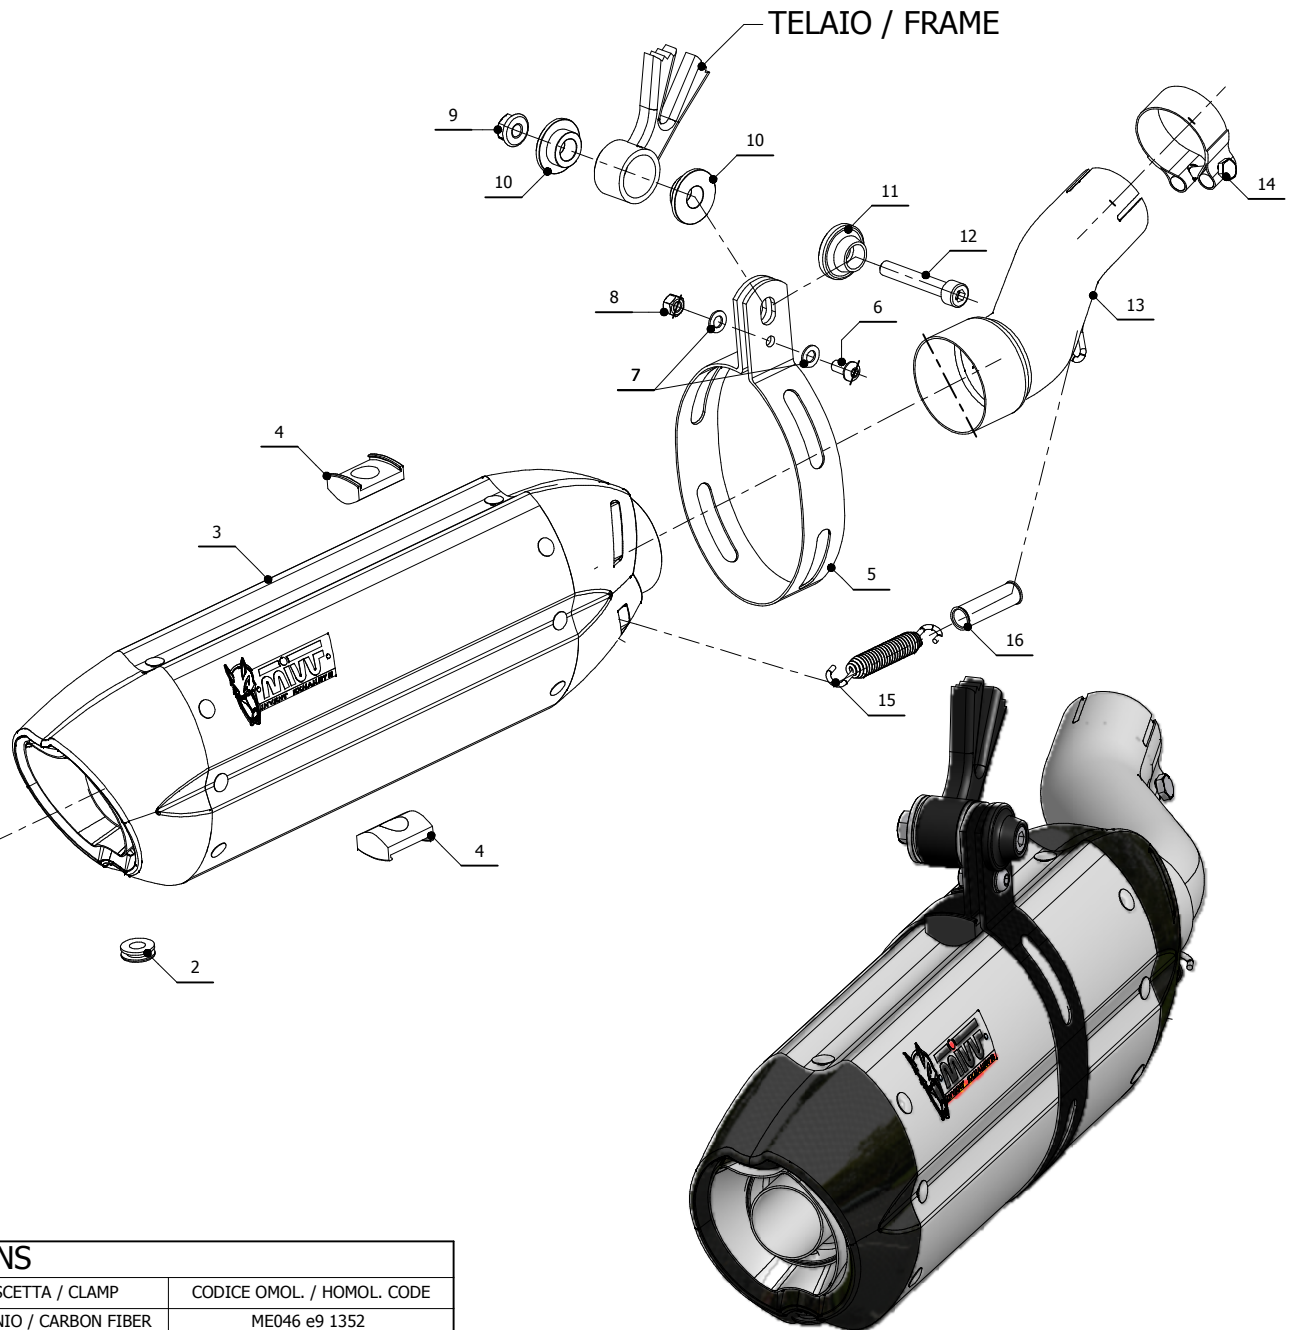

**MODEL** HONDA CB 500 F/X - CBR 500 R

**YEAR** 2013

**LINE** SPORT

**MUFFLER** SUONO

**SCHEMATIC**

**ELENCO PARTI / PARTS LIST**

#	QTÀ / QTY	DESCRIZIONE / DESCRIPTION	CODICE / CODE
1	1	DB killer / DB killer	50.DK.054.0
2	1	Tappo in gomma / Rubber stopper	50.73.266.1
3	1	Silenziatore / Muffler	SUONO 270
4	2	Tassello grande / Rubber big block	50.73.203.1
5	1	Staffa in carbonio / Carbon fiber bracket	50.SS.256.1
6	1	Vite M6 x 12 / Screw M6 x 12	50.72.024.1
7	2	Rondella M6 / Washer M6	50.72.027.1
8	1	Dado M6 / Nut M6	50.73.146.1
9	1	Dado 8 MA flangiato / Flanged nut 8 MA	50.73.393.1
10	2	Rondella in alluminio / Aluminium washer	50.73.251.1
11	1	Rondella in alluminio nera / Black aluminium washer	50.73.221.1
12	1	Vite M8x50 / Screw M8x50	50.73.074.1
13	1	Tubo di raccordo / Link pipe	9773H051S2A
14	1	Fascetta Ø 44/47 mm / Pipe clamp Ø 44/47 mm	50.FA.006.1
15	1	Molla lunga / Long spring	50.71.080.1
16	1	Tubo in gomma per molla / Rubber pipe for spring	50.73.210.1

**OPTIONAL PARTS**

**H.051.C1 - NO KAT COLLECTORS SYSTEM**

**APPLICAZIONI / APPLICATIONS**

CODICE / CODE	TUBO / PIPE	SILENZIATORE / MUFFLER	FASCETTA / CLAMP	CODICE OMOL. / HOMOL. CODE
H.051.L7	INOX / ST. STEEL	INOX (COPPE CARBONIO) / ST. STEEL (CARBON CAPS)	CARBONIO / CARBON FIBER	ME046 e9 1352
H.051.L9	INOX / ST. STEEL	STEEL BLACK	CARBONIO / CARBON FIBER	ME046 e9 1352