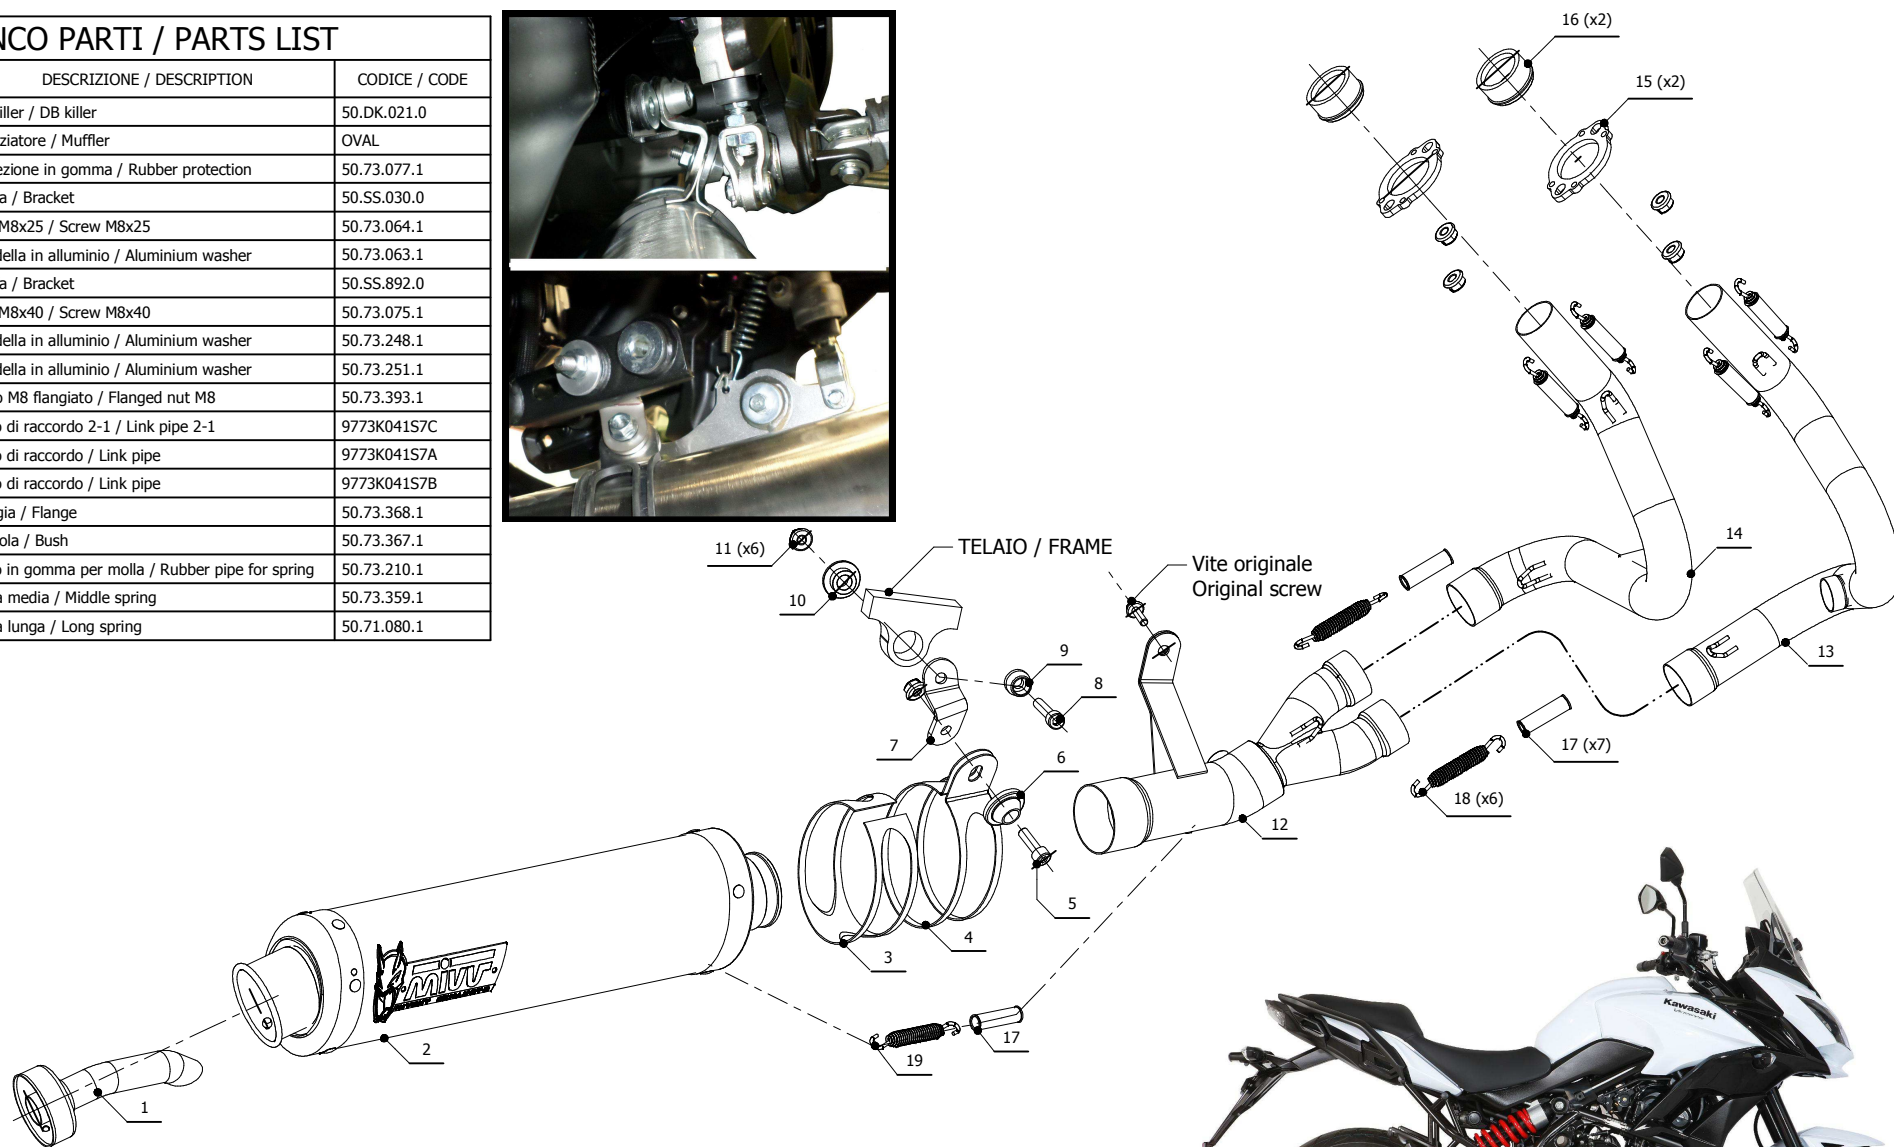

MODEL KAWASAKI VERSYS 650

YEAR 2015 -->

LINE SPORT

MUFFLER OVAL

SCHEMATIC

ELENCO PARTI / PARTS LIST

#	QTÀ / QTY	DESCRIZIONE / DESCRIPTION	CODICE / CODE
1	1	DB killer / DB killer	50.DK.021.0
2	1	Silenziatore / Muffler	OVAL
3	1	Protezione in gomma / Rubber protection	50.73.077.1
4	1	Staffa / Bracket	50.SS.030.0
5	1	Vite M8x25 / Screw M8x25	50.73.064.1
6	1	Rondella in alluminio / Aluminium washer	50.73.063.1
7	1	Staffa / Bracket	50.SS.892.0
8	1	Vite M8x40 / Screw M8x40	50.73.075.1
9	1	Rondella in alluminio / Aluminium washer	50.73.248.1
10	1	Rondella in alluminio / Aluminium washer	50.73.251.1
11	6	Dado M8 flangiato / Flanged nut M8	50.73.393.1
12	1	Tubo di raccordo 2-1 / Link pipe 2-1	9773K041S7C
13	1	Tubo di raccordo / Link pipe	9773K041S7A
14	1	Tubo di raccordo / Link pipe	9773K041S7B
15	2	Flangia / Flange	50.73.368.1
16	2	Boccola / Bush	50.73.367.1
17	7	Tubo in gomma per molla / Rubber pipe for spring	50.73.210.1
18	6	Molla media / Middle spring	50.73.359.1
19	1	Molla lunga / Long spring	50.71.080.1

APPLICAZIONI / APPLICATIONS

CODICE / CODE	TUBO / PIPE	SILENZIATORE / MUFFLER	FASCETTA / CLAMP	CODICE OMOL. / HOMOL.CODE
K.041.LX1	INOX / ST.STEEL	INOX / ST.STEEL	INOX / ST.STEEL	ME046 e9 1352