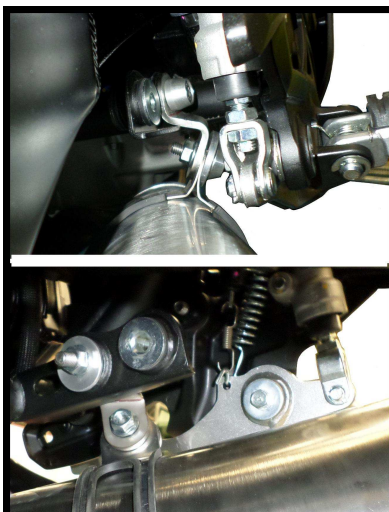

MODEL KAWASAKI VERSYS 650

YEAR 2015 -->

LINE SPORT

MUFFLER OVAL

SCHEMATIC

ELENCO PARTI / PARTS LIST

#	QTÀ / QTY	DESCRIZIONE / DESCRIPTION	CODICE / CODE
1	1	DB killer / DB killer	50.DK.021.0
2	1	Silenziatore / Muffler	OVAL
3	1	Protezione in gomma / Rubber protection	50.73.077.1
4	1	Staffa / Bracket	50.SS.030.0
5	1	Vite M8x25 / Screw M8x25	50.73.064.1
6	1	Rondella in alluminio / Aluminium washer	50.73.063.1
7	1	Staffa / Bracket	50.SS.892.0
8	1	Vite M8x40 / Screw M8x40	50.73.075.1
9	1	Rondella in alluminio / Aluminium washer	50.73.248.1
10	1	Rondella in alluminio / Aluminium washer	50.73.251.1
11	6	Dado M8 flangiato / Flanged nut M8	50.73.393.1
12	1	Tubo di raccordo 2-1 / Link pipe 2-1	9773K041S7C
13	1	Tubo di raccordo / Link pipe	9773K041S7A
14	1	Tubo di raccordo / Link pipe	9773K041S7B
15	2	Flangia / Flange	50.73.368.1
16	2	Boccola / Bush	50.73.367.1
17	7	Tubo in gomma per molla / Rubber pipe for spring	50.73.210.1
18	6	Molla media / Middle spring	50.73.359.1
19	1	Molla lunga / Long spring	50.71.080.1