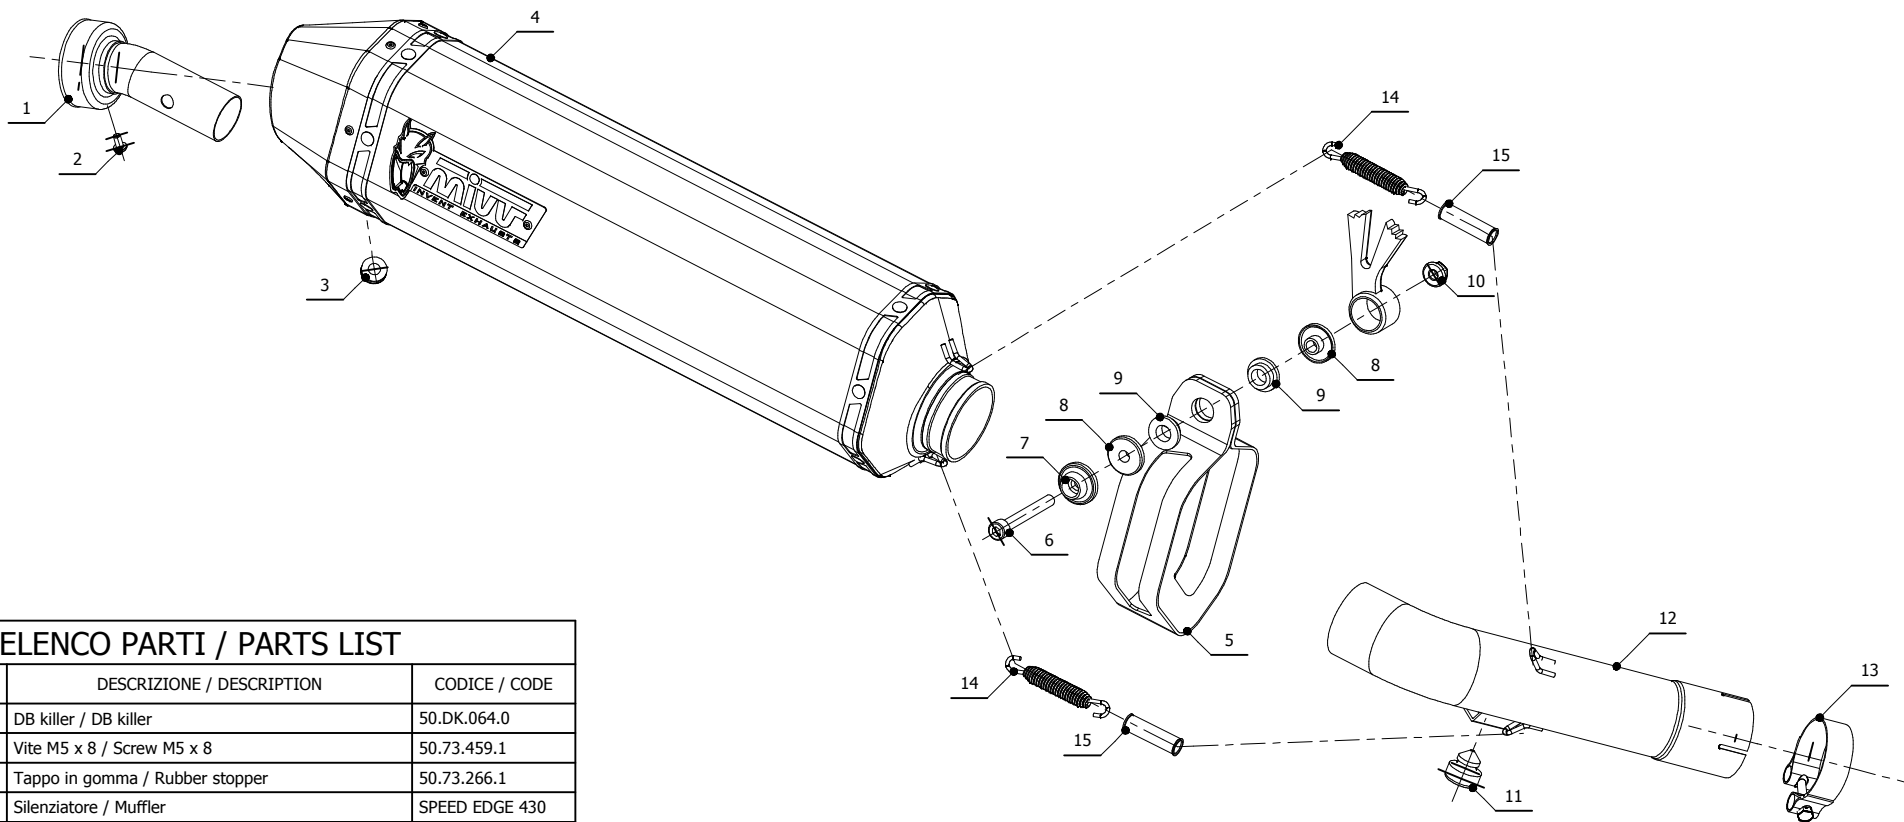

MODEL SUZUKI GSF 1250 BANDIT
SUZUKI GSX 1250 FA

YEAR 2007-->
2009-->

LINE SPORT

MUFFLER SPEED EDGE

SCHEMATIC

ELENCO PARTI / PARTS LIST

#	QTÀ / QTY	DESCRIZIONE / DESCRIPTION	CODICE / CODE
1	1	DB killer / DB killer	50.DK.064.0
2	1	Vite M5 x 8 / Screw M5 x 8	50.73.459.1
3	1	Tappo in gomma / Rubber stopper	50.73.266.1
4	1	Silenziatore / Muffler	SPEED EDGE 430
5	1	Staffa in carbonio / Carbon fiber bracket	50.SS.814.1
6	1	Vite M8x65 / Screw M8x65	50.73.603.1
7	1	Rondella in alluminio nera / Black aluminium washer	50.73.221.1
8	2	Boccola / Bush	50.73.381.1
9	2	Silentblock / Silentblock	50.73.380.1
10	1	Dado M8 flangiato / Flanged nut M8	50.73.393.1
11	1	Gommino paracolpi / Rubber buffer	50.72.010.1
12	1	Tubo di raccordo / Link pipe	9773S029SRX
13	1	Fascetta Ø 56/59 mm / Pipe clamp Ø 56/59 mm	50.FA.009.1
14	2	Molla lunga / Long spring	50.71.080.1
15	2	Tubo in gomma per molla / Rubber pipe for spring	50.73.210.1

APPLICAZIONI / APPLICATIONS

CODICE / CODE	TUBO / PIPE	SILENZIATORE / MUFFLER	FASCETTA / CLAMP	CODICE OMOL. / HOMOL. CODE
S.029.LRX	INOX / ST. STEEL	INOX (COPPE CARBONIO) / ST. STEEL (CARBON CAPS)	CARBONIO / CARBON FIBER	ME002 e9 1177
S.029.LRB	INOX / ST. STEEL	STEEL BLACK	CARBONIO / CARBON FIBER	ME002 e9 1177