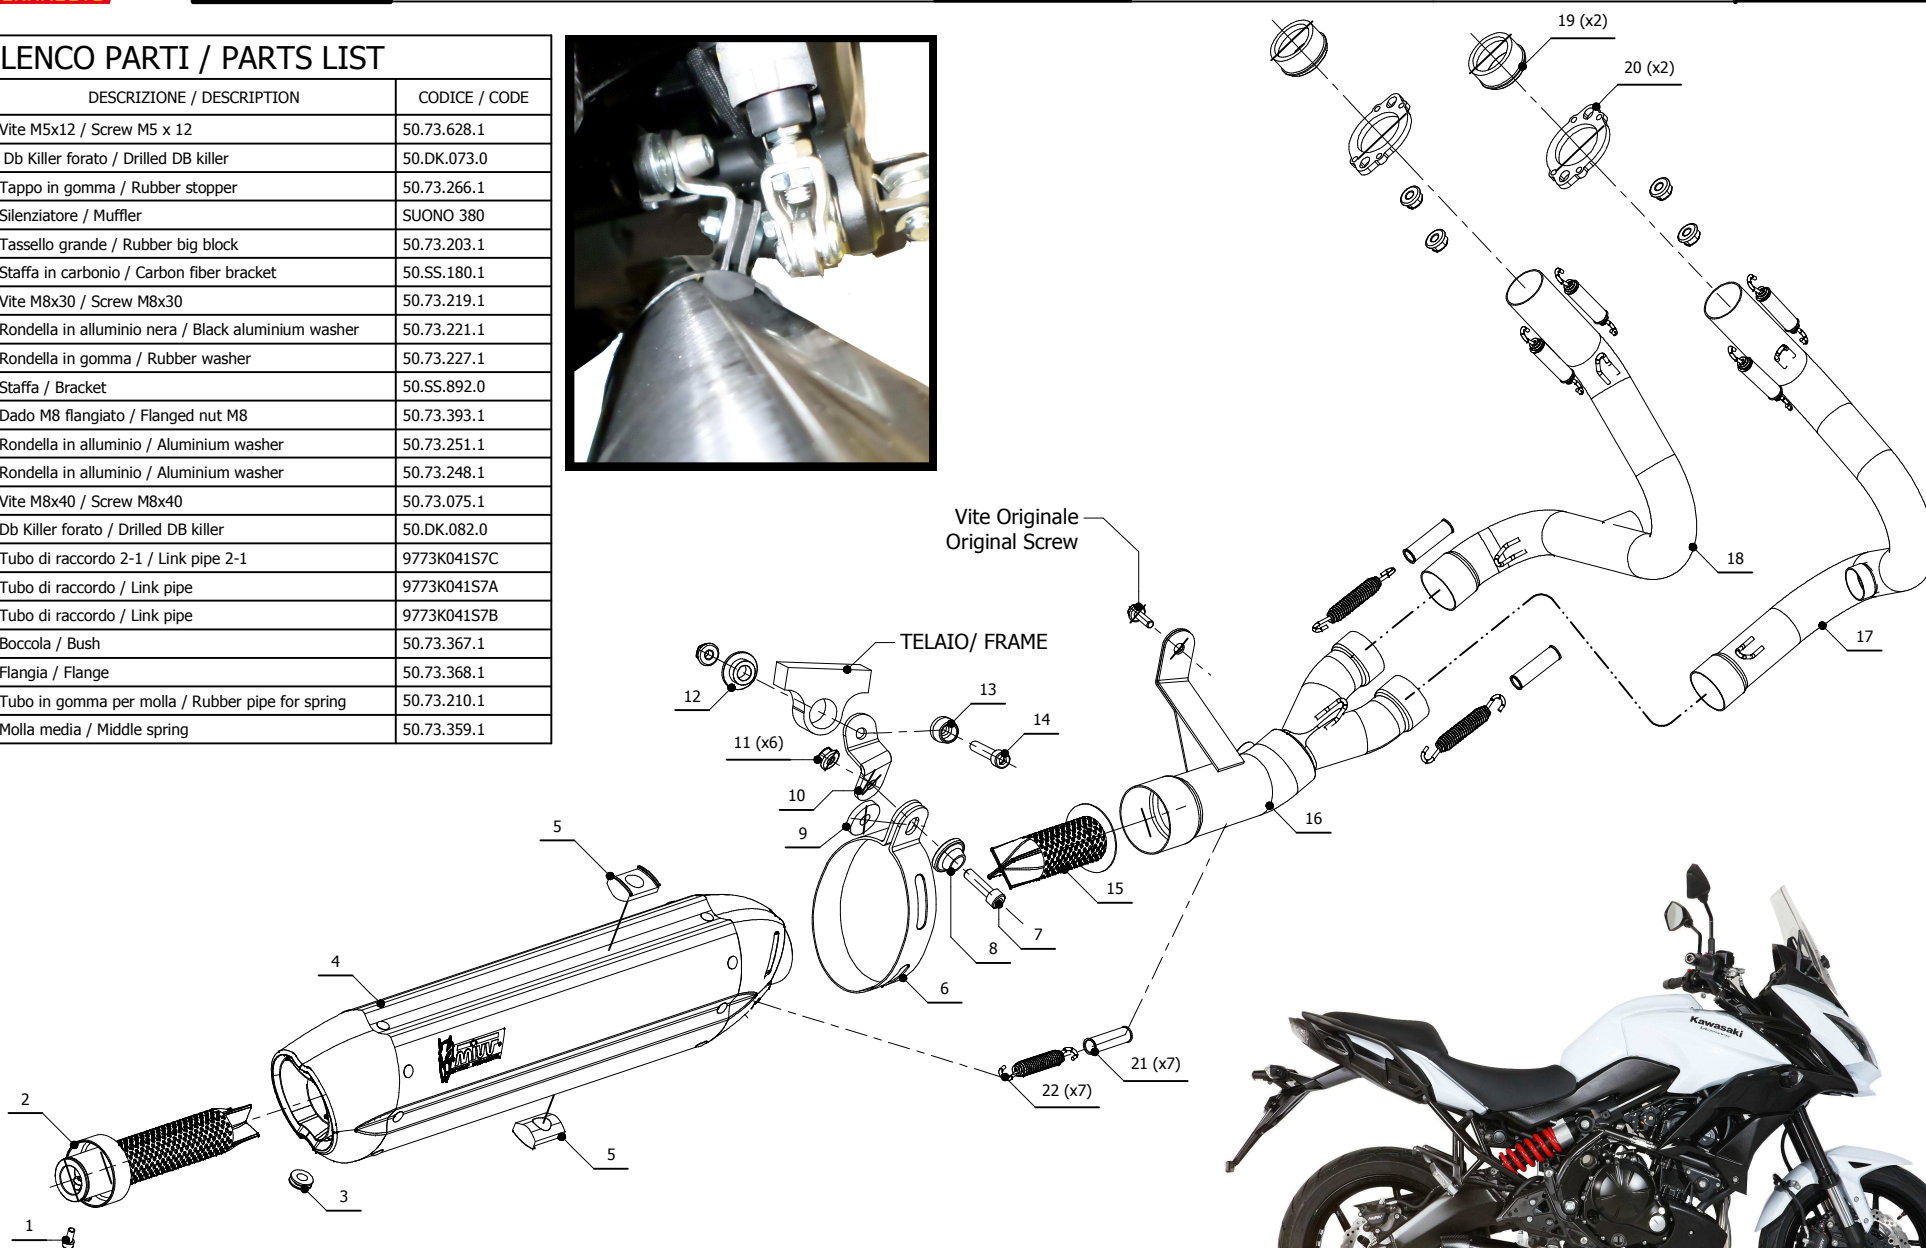

MODEL KAWASAKI VERSYS 650

YEAR 2015 -->

LINE SPORT

MUFFLER SUONO

SCHEMATIC

ELENCO PARTI / PARTS LIST

#	QTÀ / QTY	DESCRIZIONE / DESCRIPTION	CODICE / CODE
1	1	Vite M5x12 / Screw M5 x 12	50.73.628.1
2	1	Db Killer forato / Drilled DB killer	50.DK.073.0
3	1	Tappo in gomma / Rubber stopper	50.73.266.1
4	1	Silenziatore / Muffler	SUONO 380
5	2	Tassello grande / Rubber big block	50.73.203.1
6	1	Staffa in carbonio / Carbon fiber bracket	50.SS.180.1
7	1	Vite M8x30 / Screw M8x30	50.73.219.1
8	1	Rondella in alluminio nera / Black aluminium washer	50.73.221.1
9	1	Rondella in gomma / Rubber washer	50.73.227.1
10	1	Staffa / Bracket	50.SS.892.0
11	6	Dado M8 flangiato / Flanged nut M8	50.73.393.1
12	1	Rondella in alluminio / Aluminium washer	50.73.251.1
13	1	Rondella in alluminio / Aluminium washer	50.73.248.1
14	1	Vite M8x40 / Screw M8x40	50.73.075.1
15	1	Db Killer forato / Drilled DB killer	50.DK.082.0
16	1	Tubo di raccordo 2-1 / Link pipe 2-1	9773K041S7C
17	1	Tubo di raccordo / Link pipe	9773K041S7A
18	1	Tubo di raccordo / Link pipe	9773K041S7B
19	2	Boccola / Bush	50.73.367.1
20	2	Flangia / Flange	50.73.368.1
21	7	Tubo in gomma per molla / Rubber pipe for spring	50.73.210.1
22	7	Molla media / Middle spring	50.73.359.1

APPLICAZIONI / APPLICATIONS

CODICE / CODE	TUBO / PIPE	SILENZIATORE / MUFFLER	FASCETTA / CLAMP	CODICE OMOL. / HOMOL. CODE
K.041.L7	INOX / ST. STEEL	INOX (COPPE CARBONIO) / ST. STEEL (CARBON CAPS)	CARBONIO / CARBON FIBER	ME046 e9 1352
K.041.L9	INOX / ST. STEEL	STEEL BLACK	CARBONIO / CARBON FIBER	ME046 e9 1352