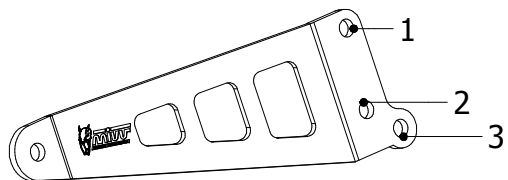

Note:
C600 SPORT use hole : 1-2-3
C650 GT use hole : 1-3