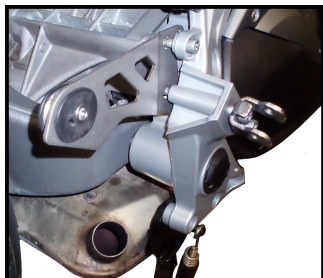

MODEL BMW C600 SPORT / C650 GT

YEAR 2012-->

LINE SPORT

MUFFLER SUONO

SCHEMATIC

Note:
C600 SPORT use hole : 1-2-3
C650 GT use hole : 1-3

C 600 SPORT

C 650 GT

ELENCO PARTI / PARTS LIST

#	QTÀ / QTY	DESCRIZIONE / DESCRIPTION	CODICE / CODE
1	1	Silenziatore / Muffler	SUONO 270
2	2	Tassello grande / Rubber big block	50.73.203.1
3	1	Staffa in carbonio / Carbon fiber bracket	50.SS.180.1
4	1	Rondella in gomma / Rubber washer	50.73.227.1
5	4	Dado 8 MA flangiato / Flanged nut 8 MA	50.73.393.1
6	1	Staffa / Bracket	50.SS.696.0
7	1	Distanziale in alluminio / Aluminium spacer	50.SS.454.1
8	1	Rondella in alluminio nera / Black aluminium washer	50.73.221.1
9	1	Vite M8x50 / Screw M8x50	50.73.074.1
10	1	Boccola / Bush	50.73.327.1
11	1	Tubo di raccordo / Link pipe	9773B013S2
12	1	Fascetta Ø 40/43 mm / Pipe clamp Ø 40/43 mm	50.FA.005.1
13	1	Tubo in gomma per molla / Rubber pipe for spring	50.73.210.1
14	1	Molla corta / Short Spring	50.73.123.1
***** OPTIONAL PARTS *****			
15	1	DB Killer / DB Killer	50.DK.075.0
16	1	Dado M5 / M5 nut	50.73.267.1
17	1	Vite M5 x 8 / Screw M5 x 8	50.73.459.1