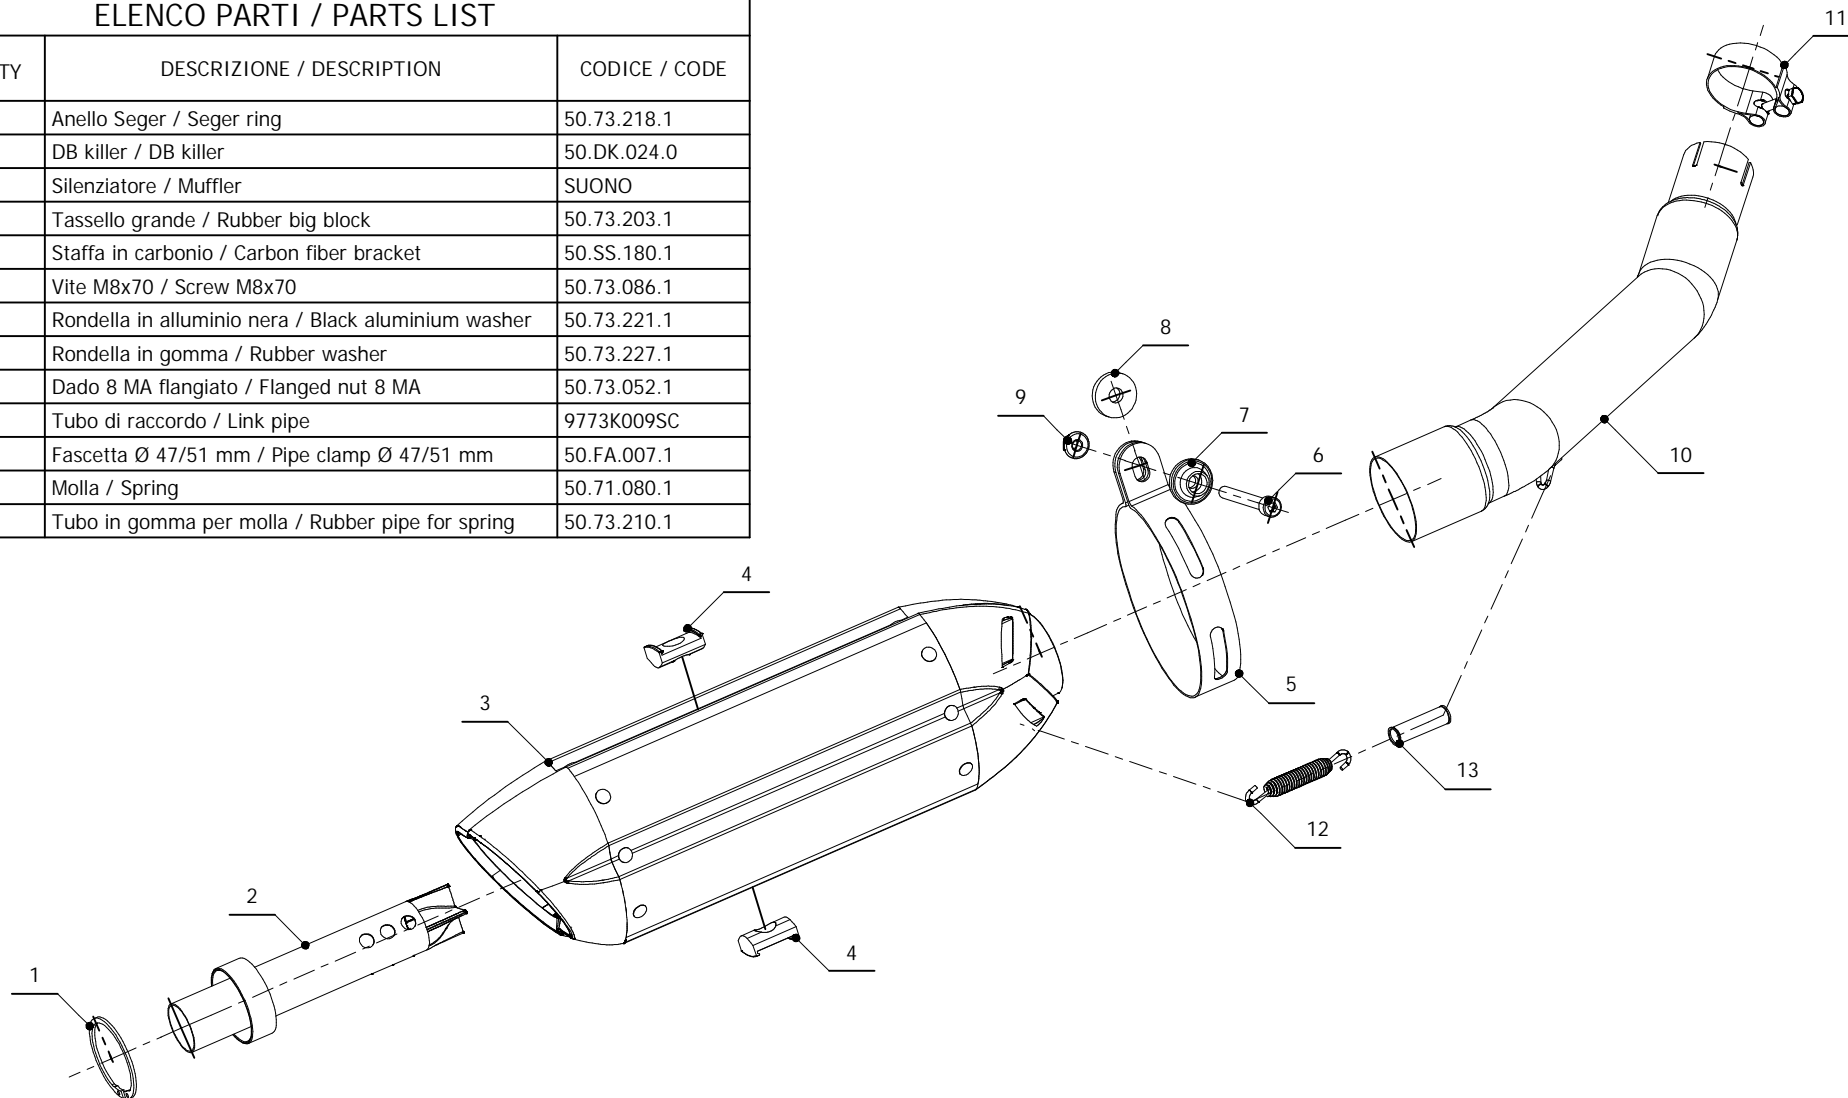

MODEL KAWASAKI ZX-6 R 636 / ZX-6 RR

YEAR 2003-2004

LINE SPORT

MUFFLER SUONO

SCHEMATIC

ELENCO PARTI / PARTS LIST

#	QTA / QTY	DESCRIZIONE / DESCRIPTION	CODICE / CODE
1	1	Anello Seger / Seger ring	50.73.218.1
2	1	DB killer / DB killer	50.DK.024.0
3	1	Silenziatore / Muffler	SUONO
4	2	Tassello grande / Rubber big block	50.73.203.1
5	1	Staffa in carbonio / Carbon fiber bracket	50.SS.180.1
6	1	Vite M8x70 / Screw M8x70	50.73.086.1
7	1	Rondella in alluminio nera / Black aluminium washer	50.73.221.1
8	1	Rondella in gomma / Rubber washer	50.73.227.1
9	1	Dado 8 MA flangiato / Flanged nut 8 MA	50.73.052.1
10	1	Tubo di raccordo / Link pipe	9773K009SC
11	1	Fascetta Ø 47/51 mm / Pipe clamp Ø 47/51 mm	50.FA.007.1
12	1	Molla / Spring	50.71.080.1
13	1	Tubo in gomma per molla / Rubber pipe for spring	50.73.210.1

APPLICAZIONI / APPLICATIONS

CODICE / CODE	TUBO / PIPE	SILENZIATORE / MUFFLER	FASCETTA / CLAMP	CODICE OMOL. / HOMOL. CODE
K.009.L7	INOX / ST. STEEL	INOX (COPPE CARBONIO) / ST. STEEL (CARBON CAPS)	CARBONIO / CARBON FIBER	ME008 e9 1176
K.009.L9	INOX / ST. STEEL	CARBONIO (COPPE CARBONIO) / CARBON (CARBON CAPS)	CARBONIO / CARBON FIBER	ME008 e9 1176