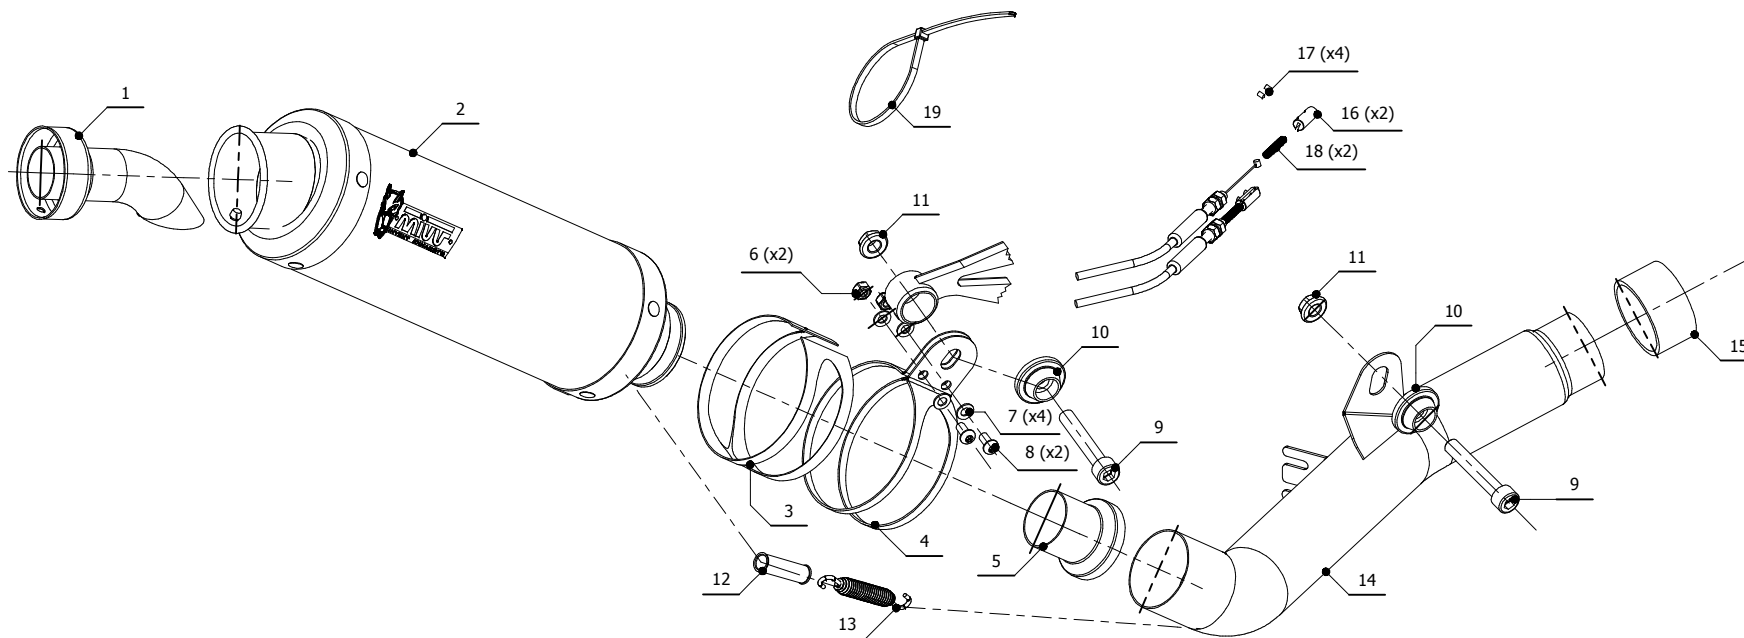

MODEL KAWASAKI Z800

YEAR 2013 -->

LINE SPORT

MUFFLER GP

SCHEMATIC

ELENCO PARTI / PARTS LIST

#	QTÀ / QTY	DESCRIZIONE / DESCRIPTION	CODICE / CODE
1	1	DB killer / DB killer	50.DK.020.0
2	1	Silenziatore / Muffler	GP
3	1	Protezione in gomma per staffa / Rubber protection for bracket	50.73.077.1
4	1	Staffa / Bracket	50.SS.241.1
5	1	DB killer / DB killer	50.DK.065.0
6	2	Dado M6 / Nut M6	50.73.146.1
7	4	Rondella M6 / Washer M6	50.72.027.1
8	2	Vite M6 x 12 / Screw M6 x 12	50.72.024.1
9	2	Vite M10x60 / Screw M10x60	50.73.135.1
10	2	Rondella alluminio / Aluminium washer	50.73.120.1
11	2	Dado 10 MA fiangiato / Flanged nut 10 MA	50.73.332.1
12	1	Tubo in gomma per molla / Rubber pipe for spring	50.73.210.1
13	1	Molla lunga / Long spring	50.71.080.1
14	1	Tubo di raccordo / Link pipe	9773K032S2
15	1	Guarnizione in grafite / Graphite bush	50.72.49.55.29
16	2	Morsetti in alluminio / Aluminium clamps	50.73.138.1
17	4	Grani M3 / Grub screws M3	50.73.140.1
18	2	Molla / Spring	50.73.142.1
19	1	Fascetta in nylon / Nylon clamp	50.73.361.1

APPLICAZIONI / APPLICATIONS

CODICE / CODE	TUBO / PIPE	SILENZIATORE / MUFFLER	FASCETTA / CLAMP	CODICE OMOL. / HOMOL. CODE
K.032.L2S	INOX / ST. STEEL	CARBONIO / CARBON FIBER	INOX / ST. STEEL	ME008 e9 1176
K.032.L6S	INOX / ST. STEEL	TITANIO / TITANIUM	INOX / ST. STEEL	ME008 e9 1176
K.032.LXB	INOX / ST. STEEL	STEEL BLACK	INOX / ST. STEEL	ME008 e9 1176