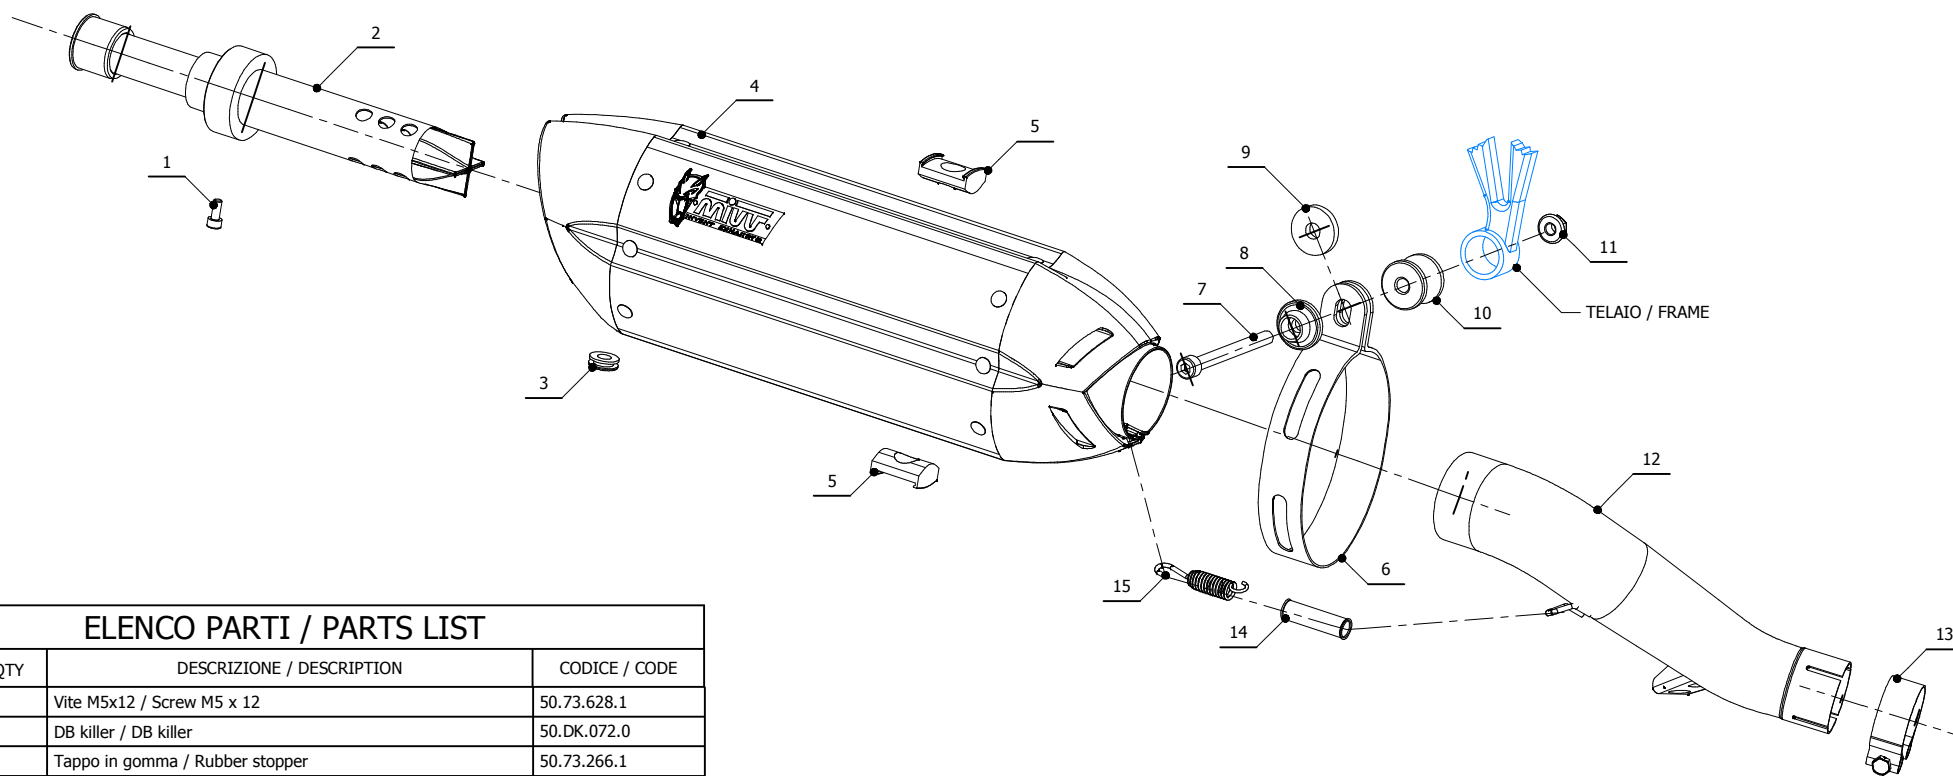

**MODEL** HONDA CB 500 X

**YEAR** 2017 -->

**LINE** SLIP ON

**MUFFLER** SUONO

**SCHEMATIC**

**ELENCO PARTI / PARTS LIST**

#	QTÀ / QTY	DESCRIZIONE / DESCRIPTION	CODICE / CODE
1	1	Vite M5x12 / Screw M5 x 12	50.73.628.1
2	1	DB killer / DB killer	50.DK.072.0
3	1	Tappo in gomma / Rubber stopper	50.73.266.1
4	1	Silenziatore / Muffler	SUONO 270
5	2	Tassello grande / Rubber big block	50.73.203.1
6	1	Staffa in carbonio / Carbon fiber bracket	50.SS.180.1
7	1	Vite M8x90 / Screw M8x90	50.73.073.1
8	1	Rondella in alluminio nera / Black aluminium washer	50.73.221.1
9	1	Rondella in gomma / Rubber washer	50.73.227.1
10	1	Distanziale in alluminio / Aluminium spacer (Øe.30 Øi.8,5 h.25)	50.SS.055.1
11	1	Dado M8 flangiato / Flanged nut M8	50.73.393.1
12	1	Tubo di raccordo / Link pipe	9773H062S2
13	1	Fascetta Ø 44/47 mm / Pipe clamp Ø 44/47 mm	50.FA.006.1
14	1	Tubo in gomma per molla / Rubber pipe for spring	50.73.210.1
15	1	Molla corta / Short Spring	50.73.123.1

**APPLICAZIONI / APPLICATIONS**

CODICE / CODE	SILENZIATORE / MUFFLER	TUBO / PIPE	FASCETTA / CLAMP
H.067.L7	INOX (COPPE CARBONIO) / ST. STEEL (CARBON CAPS)	INOX / ST. STEEL	CARBONIO / CARBON FIBER
H.067.L9	STEEL BLACK		