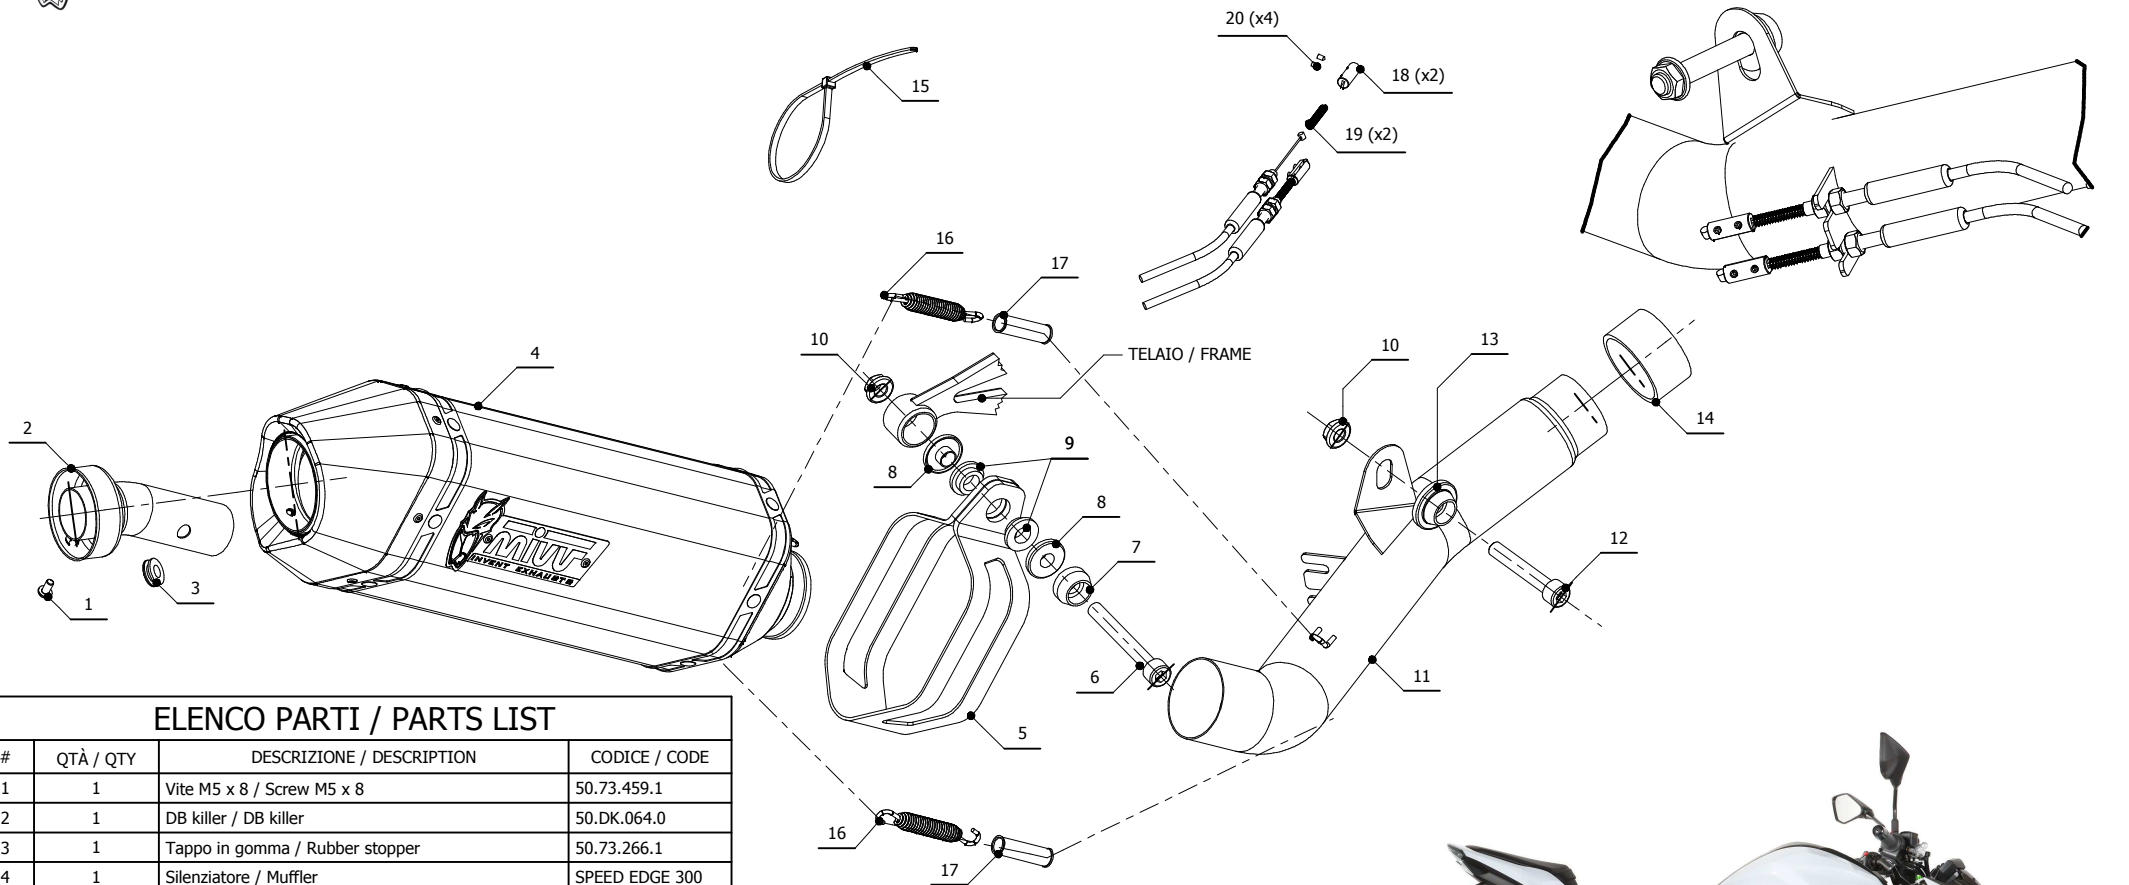

MODEL KAWASAKI Z800

YEAR 2013 -->

LINE SPORT

MUFFLER SPEED EDGE

SCHEMATIC

ELENCO PARTI / PARTS LIST

#	QTÀ / QTY	DESCRIZIONE / DESCRIPTION	CODICE / CODE
1	1	Vite M5 x 8 / Screw M5 x 8	50.73.459.1
2	1	DB killer / DB killer	50.DK.064.0
3	1	Tappo in gomma / Rubber stopper	50.73.266.1
4	1	Silenziatore / Muffler	SPEED EDGE 300
5	1	Staffa in carbonio / Carbon fiber bracket	50.SS.814.1
6	1	Vite M10x80 / Screw M10x80	50.73.773.1
7	1	Rondella in alluminio nera / Black aluminium washer	50.73.326.1
8	2	Boccola / Bush	50.73.667.1
9	2	Silentblock / Silentblock	50.73.380.1
10	2	Dado 10 MA flangiato / Flanged nut 10 MA	50.73.332.1
11	1	Tubo di raccordo / Link pipe	9773K032SRX
12	1	Vite M10x60 / Screw M10x60	50.73.135.1
13	1	Rondella alluminio / Aluminium washer	50.73.120.1
14	1	Guarnizione in grafite / Graphite bush	50.72.49.55.29
15	1	Fascetta in nylon / Nylon clamp	50.73.361.1
16	2	Molla lunga / Long spring	50.71.080.1
17	2	Tubo in gomma per molla / Rubber pipe for spring	50.73.210.1
18	2	Morsetti in alluminio / Aluminium clamps	50.73.138.1
19	2	Molla / Spring	50.73.142.1
20	4	Grani M3 / Grub screws M3	50.73.140.1

APPLICAZIONI / APPLICATIONS

CODICE / CODE	TUBO / PIPE	SILENZIATORE / MUFFLER	FASCETTA / CLAMP	CODICE OMOL. / HOMOL. CODE
K.032.LRX	INOX / ST. STEEL	INOX (COPPE CARBONIO) / ST. STEEL (CARBON CAPS)	CARBONIO / CARBON FIBER	ME008 e9 1176
K.032.LRB	INOX / ST. STEEL	STEEL BLACK	CARBONIO / CARBON FIBER	ME008 e9 1176